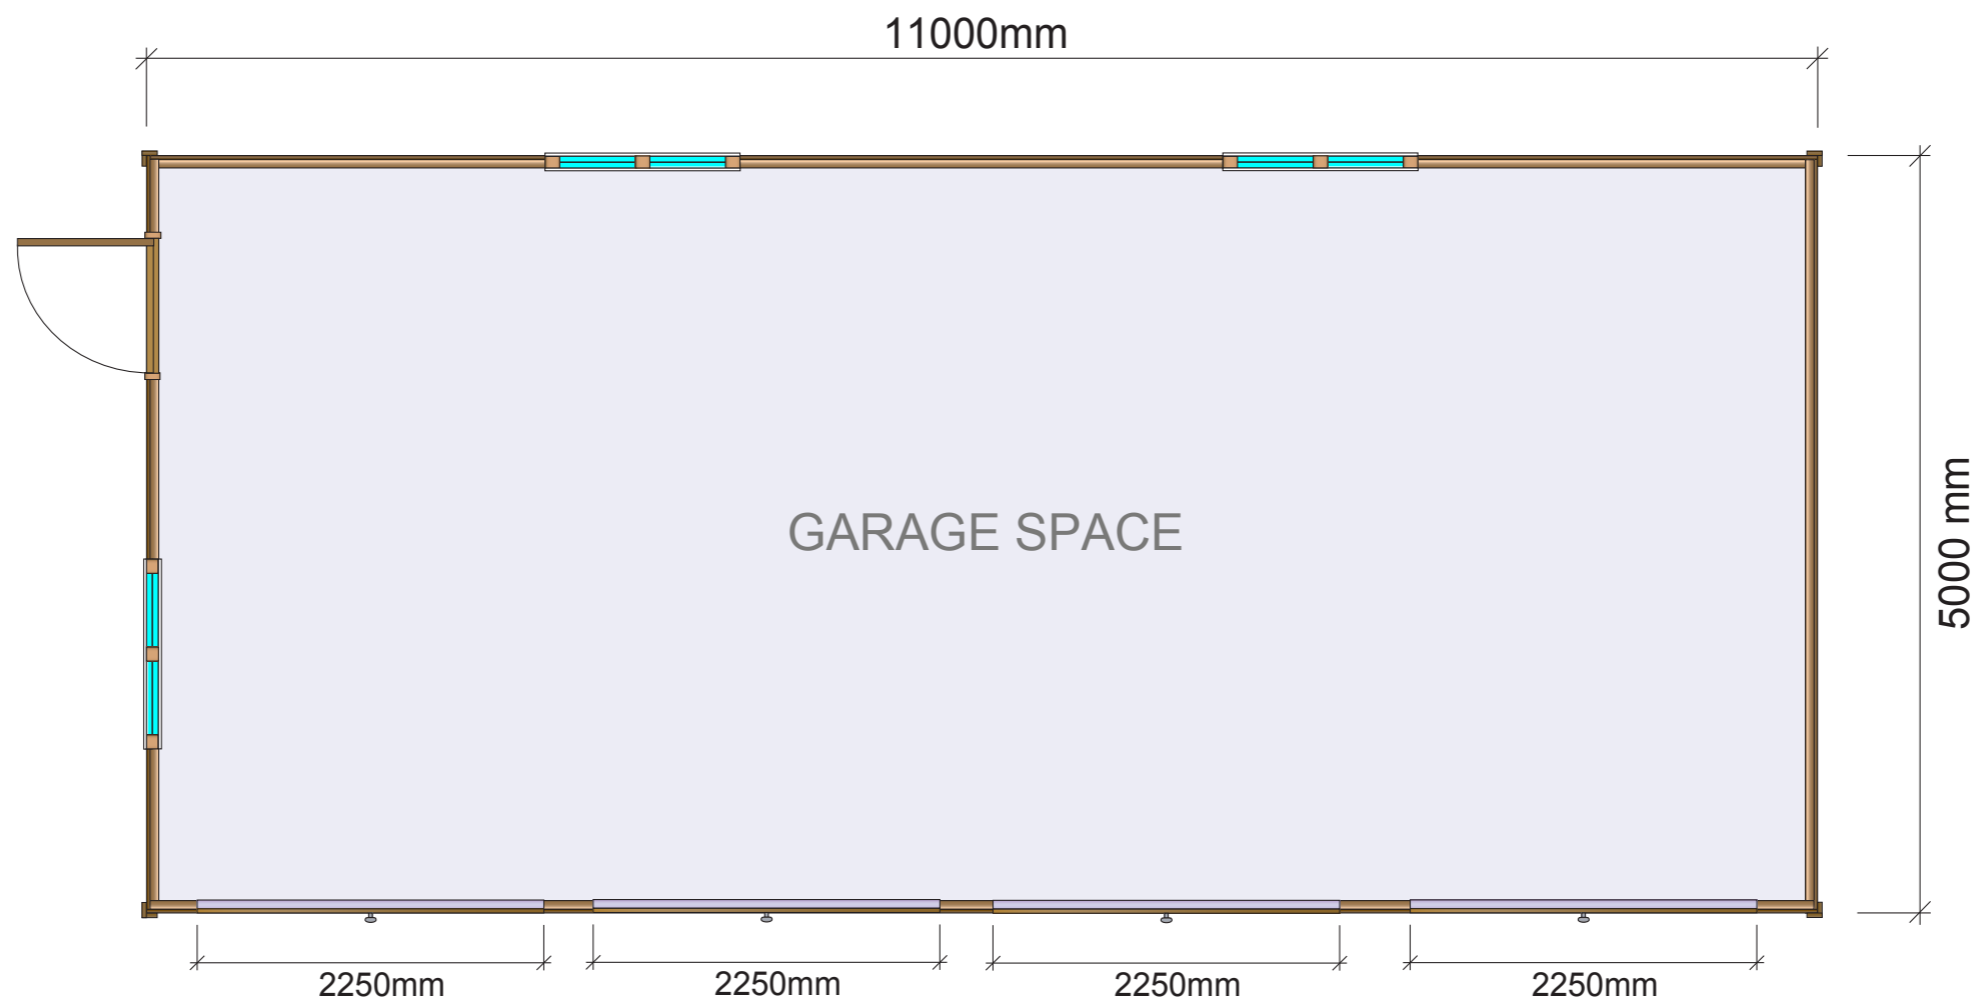

beauty & style, naturally

Humber

scale 1:50 @ A3

beauty & style, naturally

Humber

scale 1:75 @ A3

Front View

Rear View