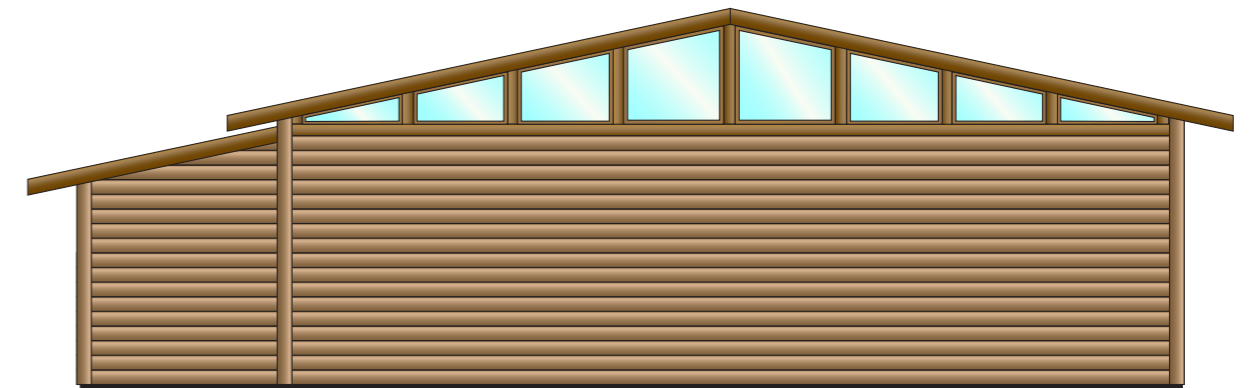

beauty & style, naturally

Sun Queen
12.0m x 9.0m Cover
8.0m x 5.0m Pool

scale 1:50@A3

beauty & style, naturally

Front View

Side View

Rear View

Side View

Sun Queen

12.0m x 9.0m

scale 1:75 @ A3