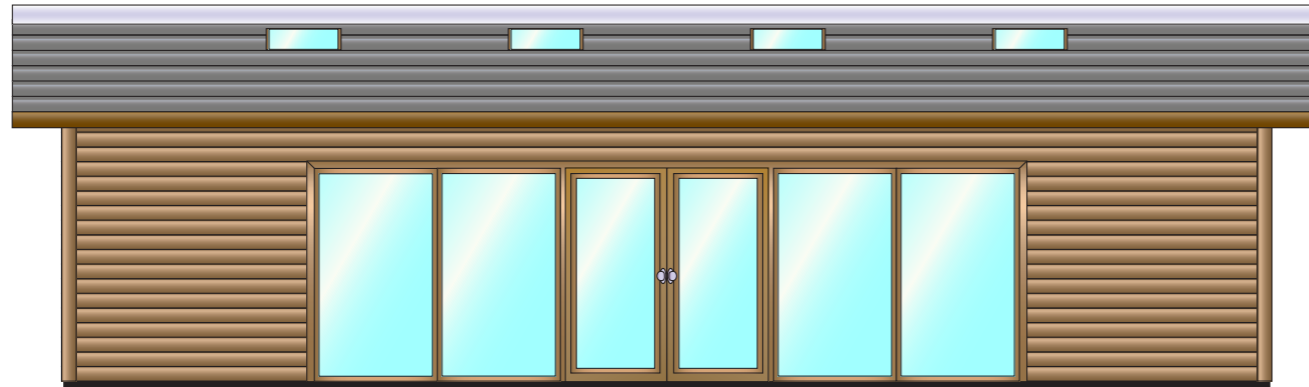

beauty & style, naturally

Sun Queen
12.0m x 9.0m Cover
8.0m x 5.0m Pool

scale 1:50@A3

beauty & style, naturally

Front View

Side View

Rear View

Side View

Sun Queen

12.0m x 9.0m

scale 1:75 @ A3