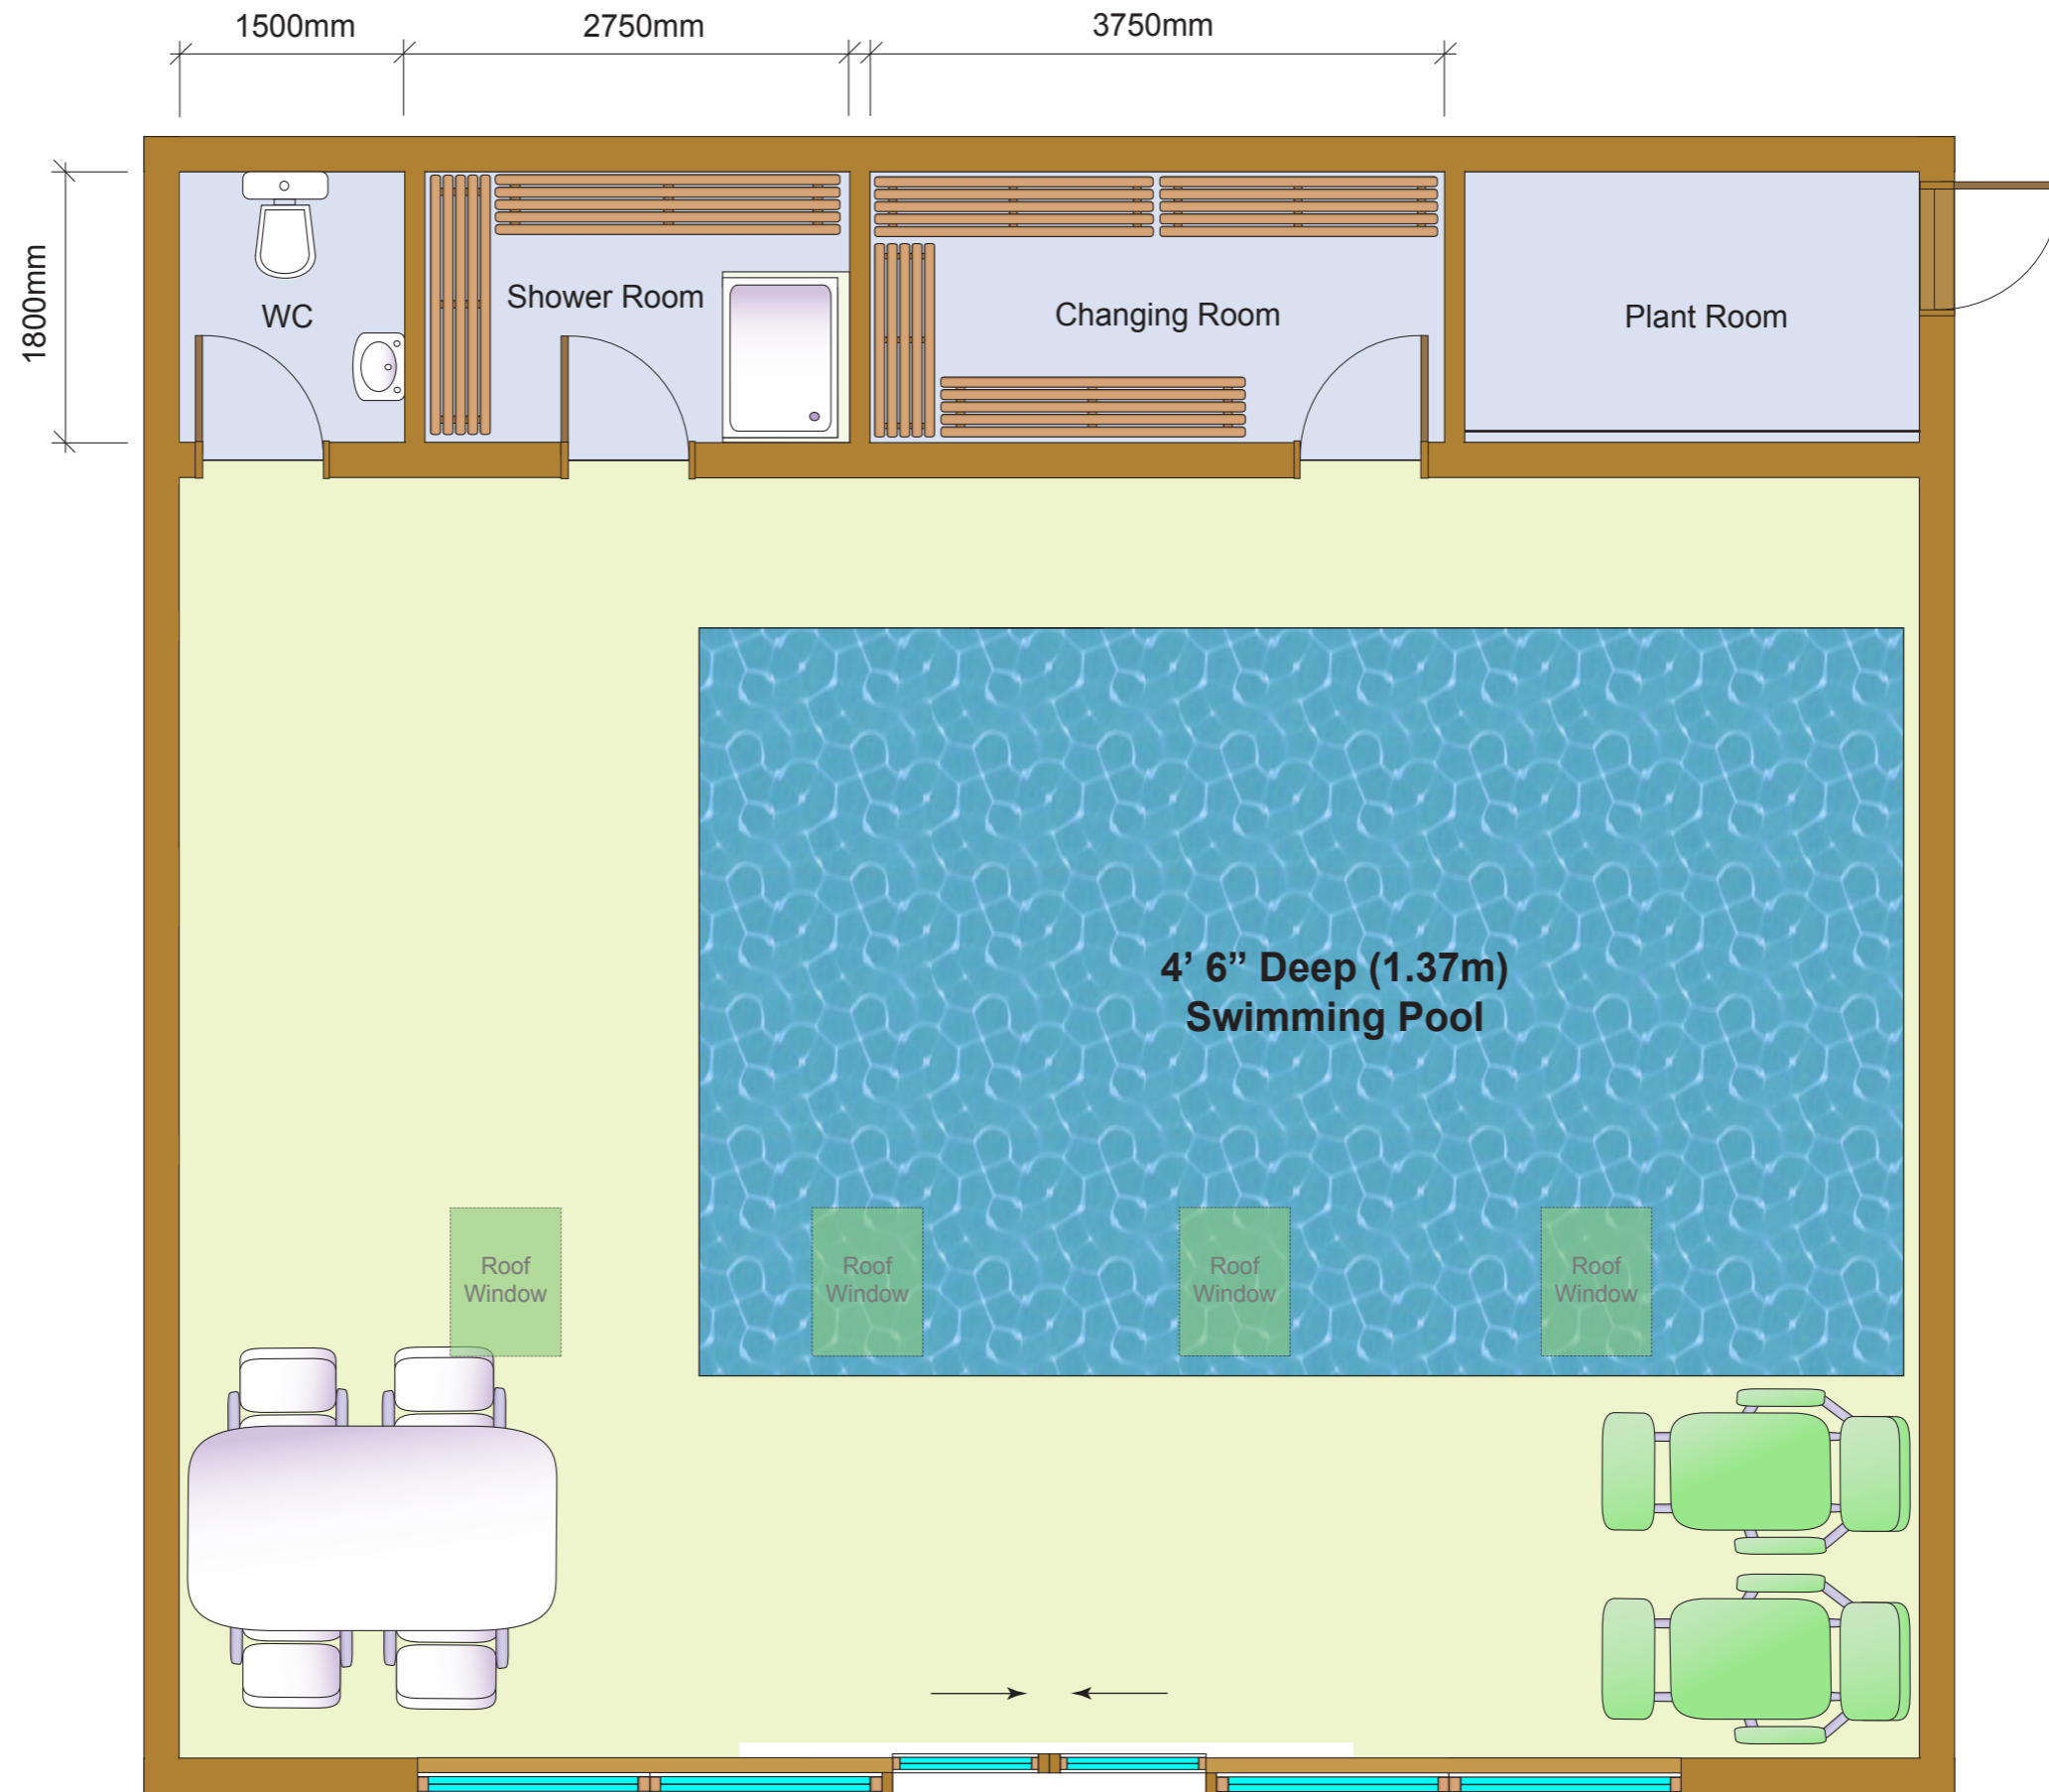

beauty & style, naturally

Sun Queen
12.0m x 9.0m Cover
8.0m x 5.0m Pool

scale 1:50@A3

beauty & style, naturally

Front View

Side View

Rear View

Side View

Sun Queen

12.0m x 9.0m

scale 1:75 @ A3