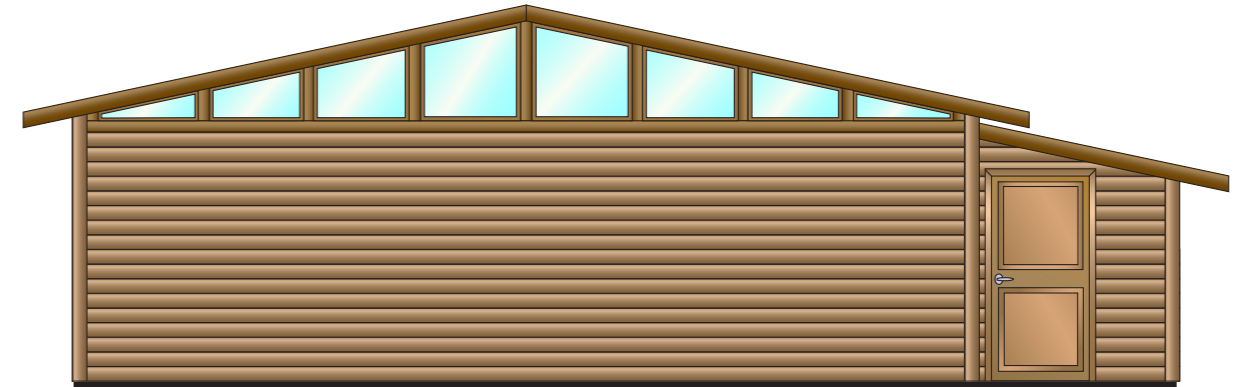

beauty & style, naturally

Sun Queen
12.0m x 9.0m Cover
8.0m x 5.0m Pool

scale 1:50@A3

beauty & style, naturally

Front View

Side View

Rear View

Side View

Sun Queen

12.0m x 9.0m

scale 1:75 @ A3